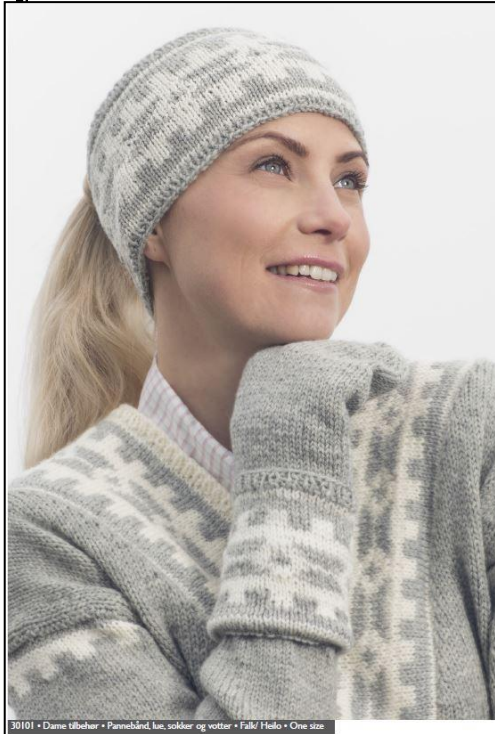

Book 301- 2015 World Cup Yarn Usage Guide

30101

**DESIGN: DALE GARN
FALK / HEILO**

**LADY'S PULLOVER, HEADBAND, HAT,
SOCKS and MITTENS**

Sizes:

Pullover: (XS) S (M) L (XL)

Accessories: One size (app size M)

Finished Measurements:

Pullover:

Bust: (87) 93 (98) 104 (109) cm
(34) 37 (39) 41 (43) in

Color Suggestion:

Alt I:

Col 1: 0004 Sand Heather

Col 2: 0017 Off White

Alt II:

Col 1: 0017 Off White

Col 2: 4018 Cherry Red

Materials:

Pullover:

Col 1: (450) 500 (550) 600 (650) 700 g

Col 2: (50) 50 (50) 50 (100) 100 g

Headband:

Col 1: 50 g

Col 2: 50 g

Hat:

Col 1: 100 g

Col 2: 50 g

Socks:

Col 1: 150 g

Col 2: 50 g

Mittens:

Col 1: 100 g

Col 2: 50 g